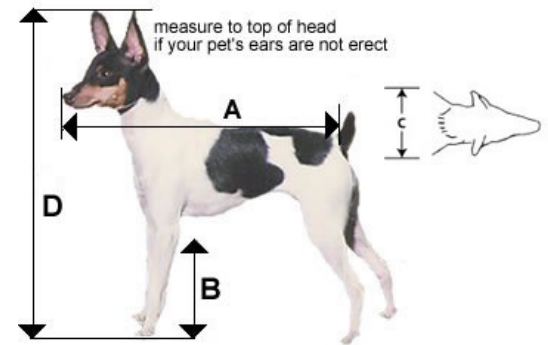

Guidelines for Measuring Your Pet for a Travel Kennel

1. Preparing for Measurement:

- Ensure your pet is calm and relaxed.
- Use a flexible tape measure or a piece of string that can be measured against a ruler later.
- Record all measurements in inches or centimeters for consistency.

2. Measurement Instructions:

- **Length (A):** Measure from the tip of the pet's nose to the base of its tail. Ensure the pet is standing in a natural position. Do not include the tail in this measurement.
- **Height to Elbow Joint (B):** Measure from the ground to the elbow joint to capture the leg length.
- **Width Across Shoulders (C):** Measure the widest part of the pet, typically across the shoulders or hips.
- **Height of Pet (D):** Measure from the top of the pet's head to the ground. For pets with erect ears, include the ear height. Add the thickness of any bedding or pad that will be used in the crate.

3. Determining Crate Size:

- **Kennel Length:** Should be at least the length of your pet (A) plus half the leg length ($1/2 B$).
- **Kennel Width:** At least double the width of your pet ($C \times 2$).
- **Kennel Height:** At least the height of your pet (D). Ensure there is enough headroom for your pet to stand comfortably.

Proper measurement and selection of a travel crate are crucial for your pet's comfort and safety. Take the time to measure accurately and choose a crate that meets all requirements.

Crate Size	IATA Type	Interior Dimensions (L x W x H)
Small	0	17" x 12" x 13"
Medium	200	23" x 16" x 19.5"
Intermediate	300	28" x 16" x 24"
Large	400	32" x 22" x 26"
Extra Large	500	36" x 24" x 28"
Giant	700	42.5" x 30" x 32"